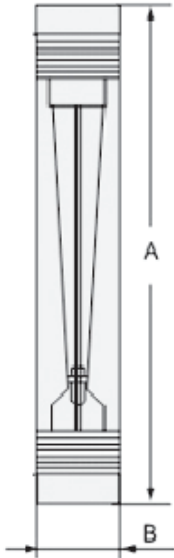

#### DESCRIPTION

The Z-400 series rotameters utilize a float and tapered tube design. As a result, the rotameter has longer, more linear scales and better pointer stability. It is precision-machined from durable acrylic plastic body material, highly polished to a clear finish. Silk screened printing direct reading dual scale enables measuring in both GPM and LPM. The rotameter comes with an option of PP or stainless steel threaded connection.

#### TECHNICAL FEATURES

<b>Measuring Range</b>	Min: 1 L/Min Max: 800 L/Min
<b>Float Material</b>	SS304
<b>Tube Material</b>	Acrylic Plastic AS
<b>Connection Material</b>	PP / SS304
<b>Guiding Rod</b>	SS304
<b>O-ring</b>	Silicone rubber / Nitrile rubber
<b>Pressure</b>	Max 6 Bar
<b>Temperature</b>	Max 55°C
<b>Accuracy</b>	±6% M.V
<b>Mounting Position</b>	Vertical, flow from bottom to top
<b>Connection</b>	Female BSP thread (standard) Male BSP thread (Z-4006 only)

I-SYSTEM MEASUREMENT  
[www.ismesb.com](http://www.ismesb.com)

VARIABLE AREA FLOW METER  
Z-400 SERIES - ACRYLIC PLASTIC ROTAMETER  
09-2021 I-SYSTEM 109040

I-SYSTEM  
**109/040**

**DIMENSION/DRAWING**

	Z-4001	Z-4002	Z-4003	Z-4004	Z-4005	Z-4006	Z-4007	Z-4008	Z-4009
A (mm)	210	210	278	265	265	306	345	345	345
B (mm)	32	32	45	51	51	51	75	75	75

Model	Measuring Range			Thread (BSP)
	GPM	LPM	LPH (Optional)	
Z-4001	0.2 - 2	1 - 7	50 - 400	½" Female
Z-4002	0.5 - 5	1.8 - 18	100 - 1000	½" Female
Z-4003	1 - 10	4 - 36	250 - 2000	¾" Female
Z-4004	2 - 20	10 - 70	500 - 4000	1" Female
Z-4005	5 - 30	20 - 110	1000 - 6000	1" Female
Z-4006	20 - 60	80 - 220	4000 - 13000	1 ½" Male
Z-4007	30 - 110	100 - 400	6000 - 25000	2" Female
Z-4008	50 - 150	180 - 600	12000 - 35000	2" Female
Z-4009	60 - 200	200 - 800	10000 - 50000	2" Female